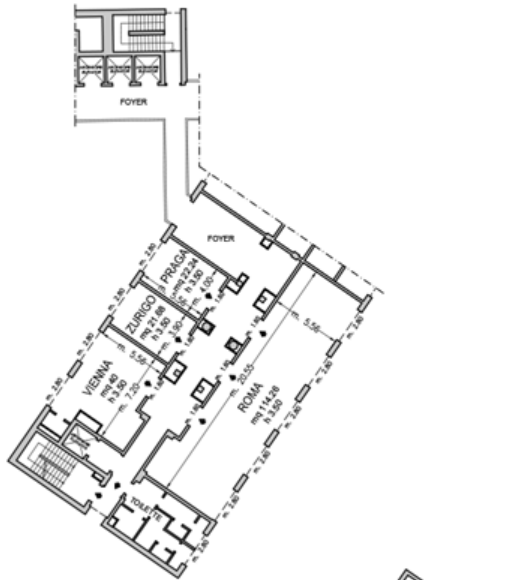

Grand Milan

SARONNO

Piano Nono / Ninth Floor